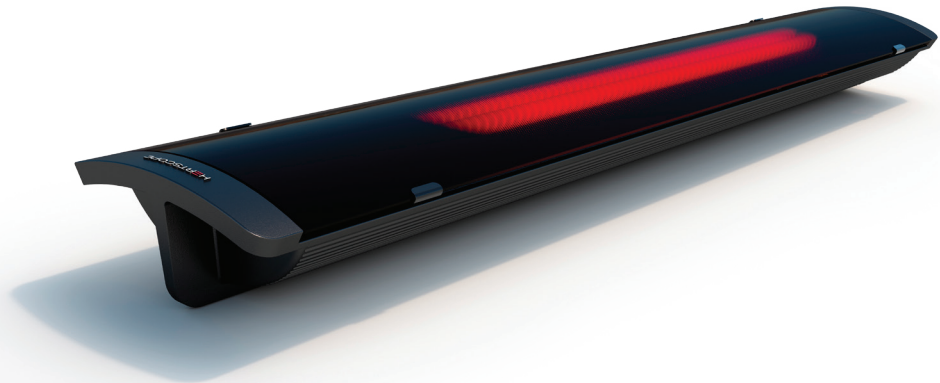

Pure 3000W specifications

	HEATSCOPE® Pure 3000W	
SKU	HTS.1.PUR.30.WH	HTS.1.PUR.30.BL
MPN	MHS-PE3000WT.100	MHS-PE3000AB.100
Colours	White	Black
Dimensions (L x W x H)	1044 x 166 x 87 mm	
Weight (approx)	7.5kg	
Electrical Connection	220 - 240V AC~, 50/60 Hz, 10.43A	
Heat Output	3000W / 10,236 BTU/h	
IP Standard	IP65	
Full Heat	20-30 sec.	
Visible Light	< 300-400 Lumen	
Included Accessories	Bracket for wall or ceiling mounting	
Optional Accessories	Fixing Rods	
Compatibility	Smart Device, Motion Sensor, Remote Control (extra parts required)