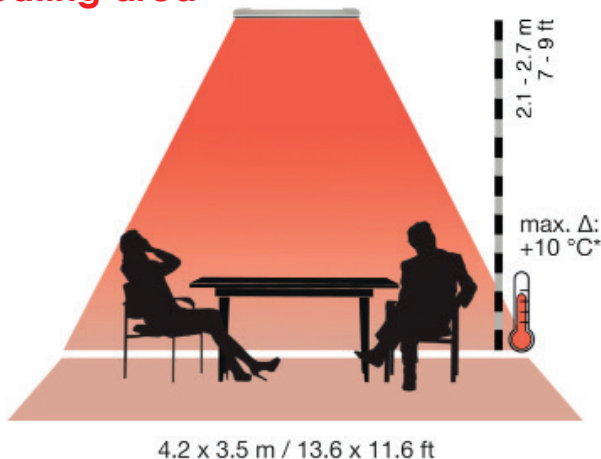

heating area

*Values are approximate. Max. temperature increases achievable in enclosed spaces at 16°C (dependent on the respective installation conditions and mounting height).